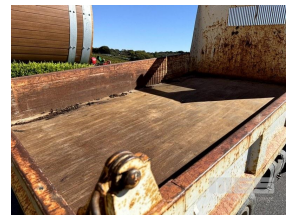

2015 MITSUBISHI FUSO 515 CANTER L 7/800 CAB CHASSIS TIPPER TRUCK

Asset Details

Build Date:	7/2015
Compliance:	
Make:	MITSUBISHI
Model:	FUSO 515
Variant:	CANTER L 7/800
Series:	
Body Type:	CAB CHASSIS TIPPER TRUCK
Gearbox:	
Transmission:	MANUAL TRANSMISSION
Engine Make:	
Engine Size:	
Fuel Type:	DIESEL
Diff Make / Size:	
Suspension:	
Ext Colour:	
Tyre Size:	
Tyre Condition:	

Doors:	Seats:	Length:	Capacity:
Volume:	Height:	Width:	GVM:
GCM: 8,000kg	SWL:	HP:	Tare:

Asset Identification

Odometer: 8,919miles INDICATED	Rego: S752 BLL	State:	Expiry:
VIN: JLFFF16180KJ20134	PIN:	Hours:	
Engine No:	Books:	Service Books:	
Papers:	Keys:		

Features

3100mm STEEL DROP SIDE TIPPER BODY