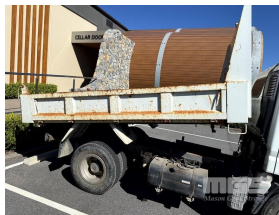

# 2015 MITSUBISHI FUSO 515 CANTER L 7/800 CAB CHASSIS TIPPER TRUCK

## Asset Details

<b>Build Date:</b>	7/2015
<b>Compliance:</b>	
<b>Make:</b>	MITSUBISHI
<b>Model:</b>	FUSO 515
<b>Variant:</b>	CANTER L 7/800
<b>Series:</b>	
<b>Body Type:</b>	CAB CHASSIS TIPPER TRUCK
<b>Gearbox:</b>	
<b>Transmission:</b>	MANUAL TRANSMISSION
<b>Engine Make:</b>	
<b>Engine Size:</b>	
<b>Fuel Type:</b>	DIESEL
<b>Diff Make / Size:</b>	
<b>Suspension:</b>	
<b>Ext Colour:</b>	
<b>Tyre Size:</b>	
<b>Tyre Condition:</b>	

## Features

3100mm STEEL DROP SIDE TIPPER BODY